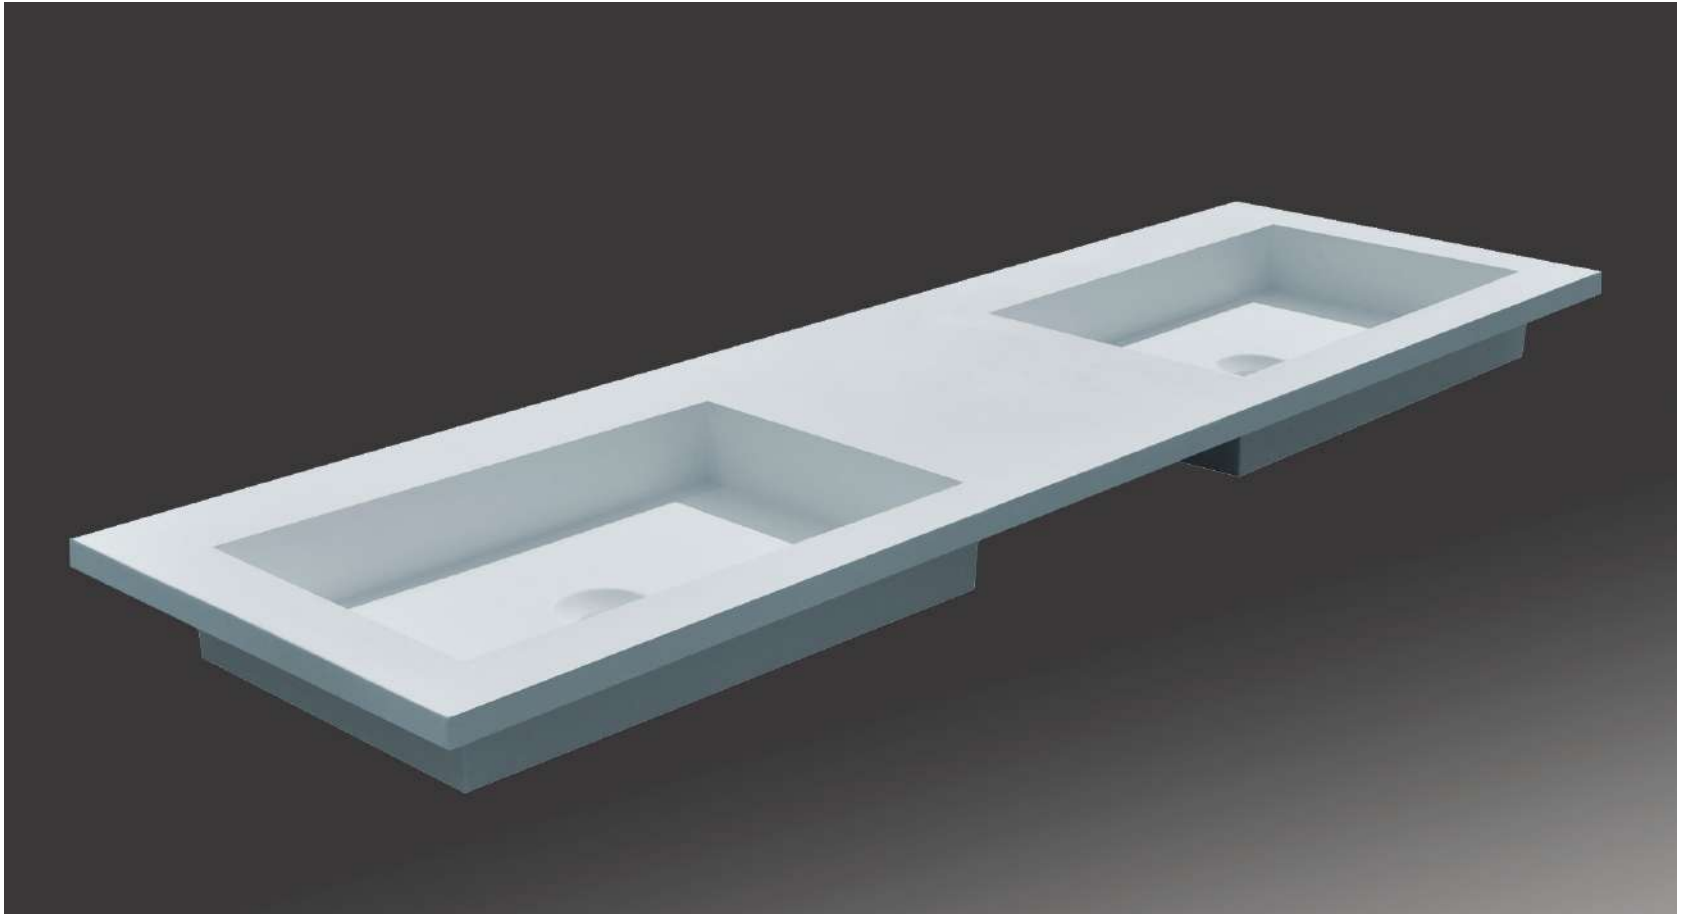

Code:280260
Solidtech

Integrated Top & Basin (Molded)
Size : 1500x460x 100 mm
Solid surfaces White matt
Double Basin
Countertop thickness: 20 mm
Drainage & waste pipe not included
No hole for faucet