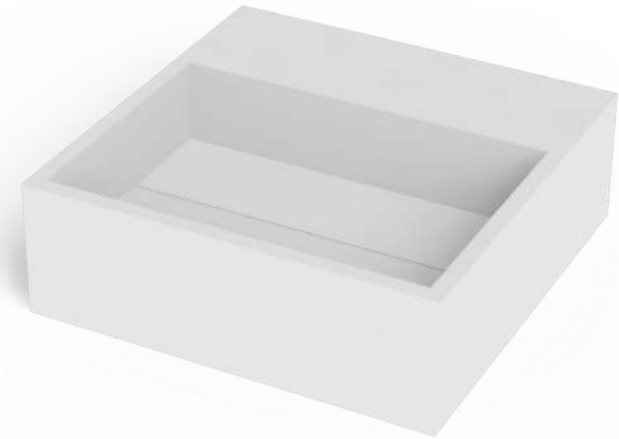

Code: 290027
Solidjoy-100

Freestanding washbasin
Size : 1000x375x110 mm
Solid surfaces White matt
Thin edge 6 mm
Pop-up & Drainage not included
***Pop-up 281148 Flat cover**

Code: 278598
Solidsquare

Free standing washbasin
Size 600x400x100 mm
Solid surfaces White matt
Built-in drainage included
Drainage & waste pipe not included
No hole for faucet

Code: 277041
Solidpure

Freestanding washbasin
Size : 500x300x110mm
Solid surfaces White matt
With Integrated Drain Cover
Drainage not included

Wall mounted

Code: 280170
Solidcube

Wall mounted washbasin
Size : 300x300x100 MM
Solid surfaces White matt
Matt Solid drain cover included
Wall fixing set included
Pop up & Drainage not included
NO hole for faucet
*** Also used as freestanding**

Code: 280172
Solidcube

Wall mounted washbasin
Size : 400x220x100 mm
Solid surfaces White matt
Left & right reversible
Matt Solid drain cover included
Wall fixing set included
Drainage and waste pipe not included
With hole for faucet
*** Also used as freestanding**