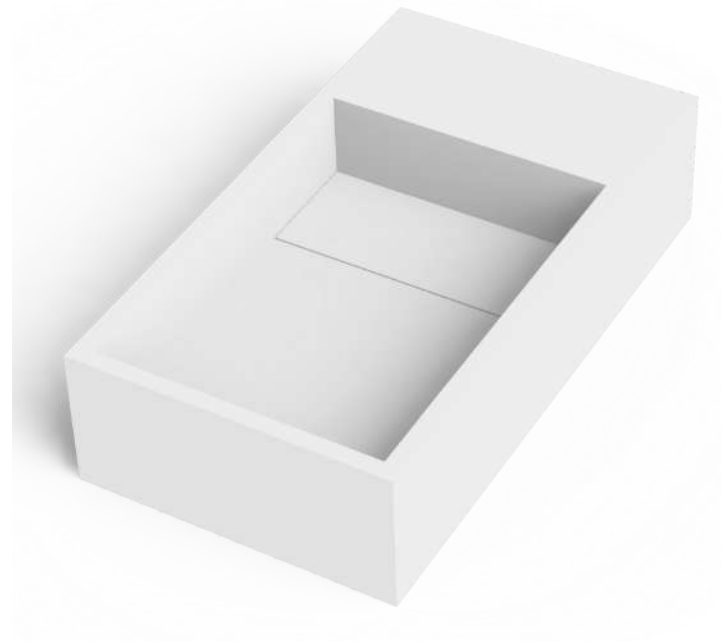

Code: 290083
Solidcube

Wall mounted washbasin
Size : 400x220x100 mm
Solid surfaces White matt
Left & right reversible
Matt Solid drain cover included
Wall fixing set included
Drainage and waste pipe not included
NO hole for faucet
* Also used as freestanding

Code: 276047
Solidcube

Wall mounted washbasin
Size : 500x300x150mm
Solid surfaces White matt
Left & Right reversible
Matt Solid drain cover included
Wall fixing set included
Drainage and waste pipe not included
With hole for faucet
* Also used as freestanding