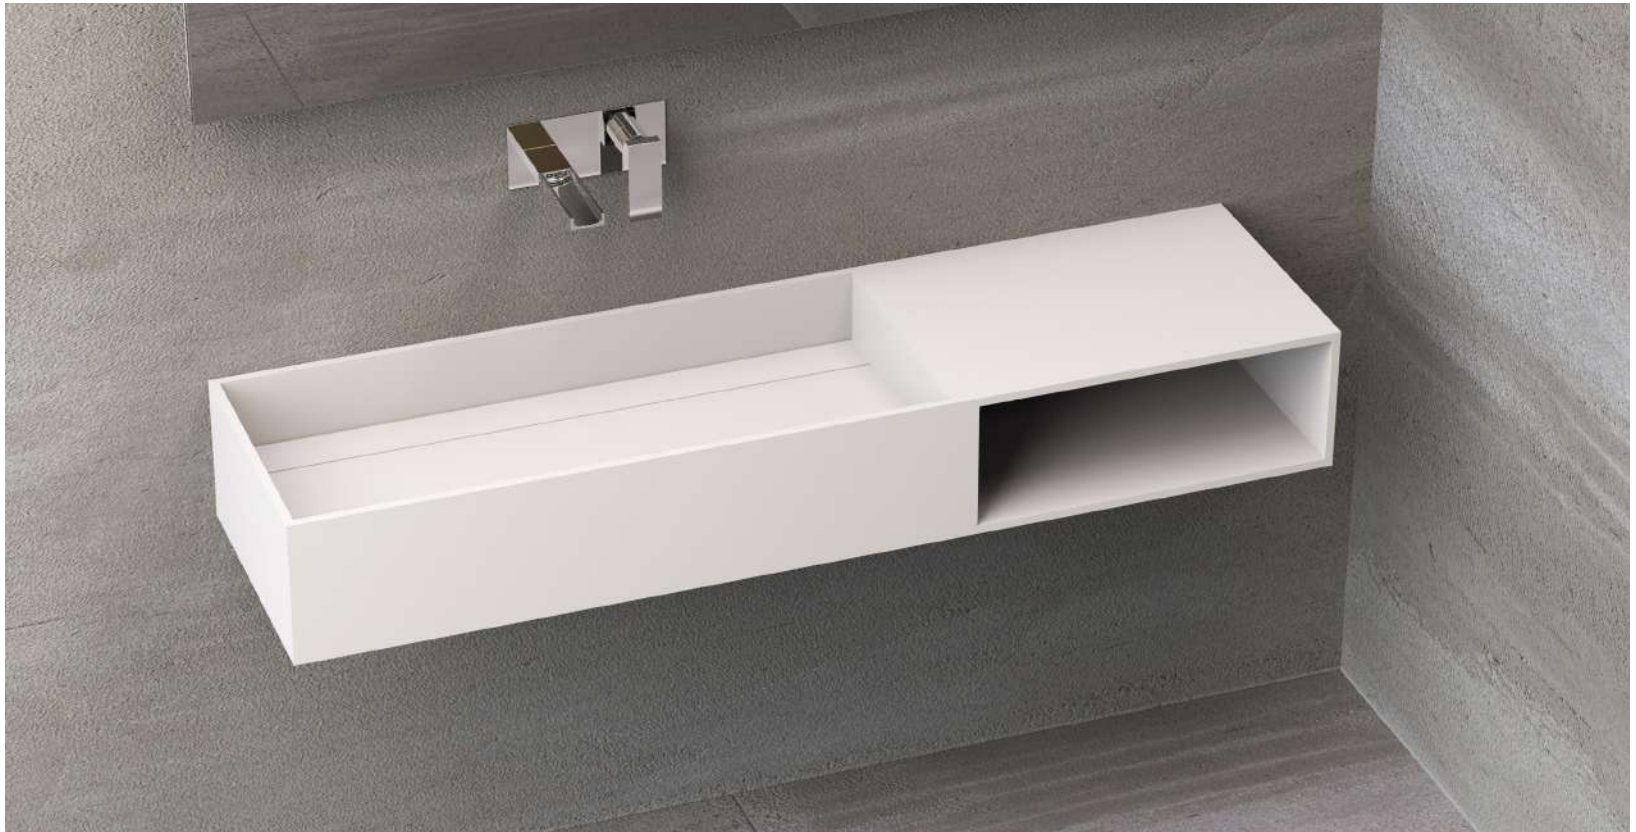

Drainage & waste pipe not included

With Hole for Faucet

Code:280168
solidpure

Wall mounted washbasin
Size : 1400x400x200 mm
Solid surfaces White matt
2 drawers,"Blum" soft close slider,
Solid matt drain cover included
Wall fixing set included
Drainage & waste pipe not included
No Hole for faucet