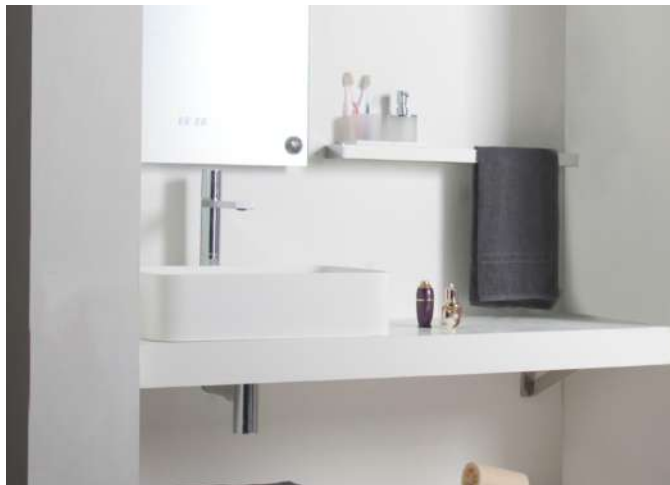

Code:284107
Solidplus

Wall mounted Cabinet with 2 drawers
Size 1200 x 460 x 200 mm
Solid surfaces White matt
Drawer w/ "Blum" Soft-Closing Sliders
Front pannel Solid Surf.White matt
Wall mount Fixing set Included
Nr.2 brackets in stainless steel incl.

Code:284103
Solidplus

Bench top/Shelf
Size 900x460x80 mm
Solid surfaces White matt
N.2 wall mount brackets in stainless steel included
No Hole for washbasin drain
(washbasin not included)